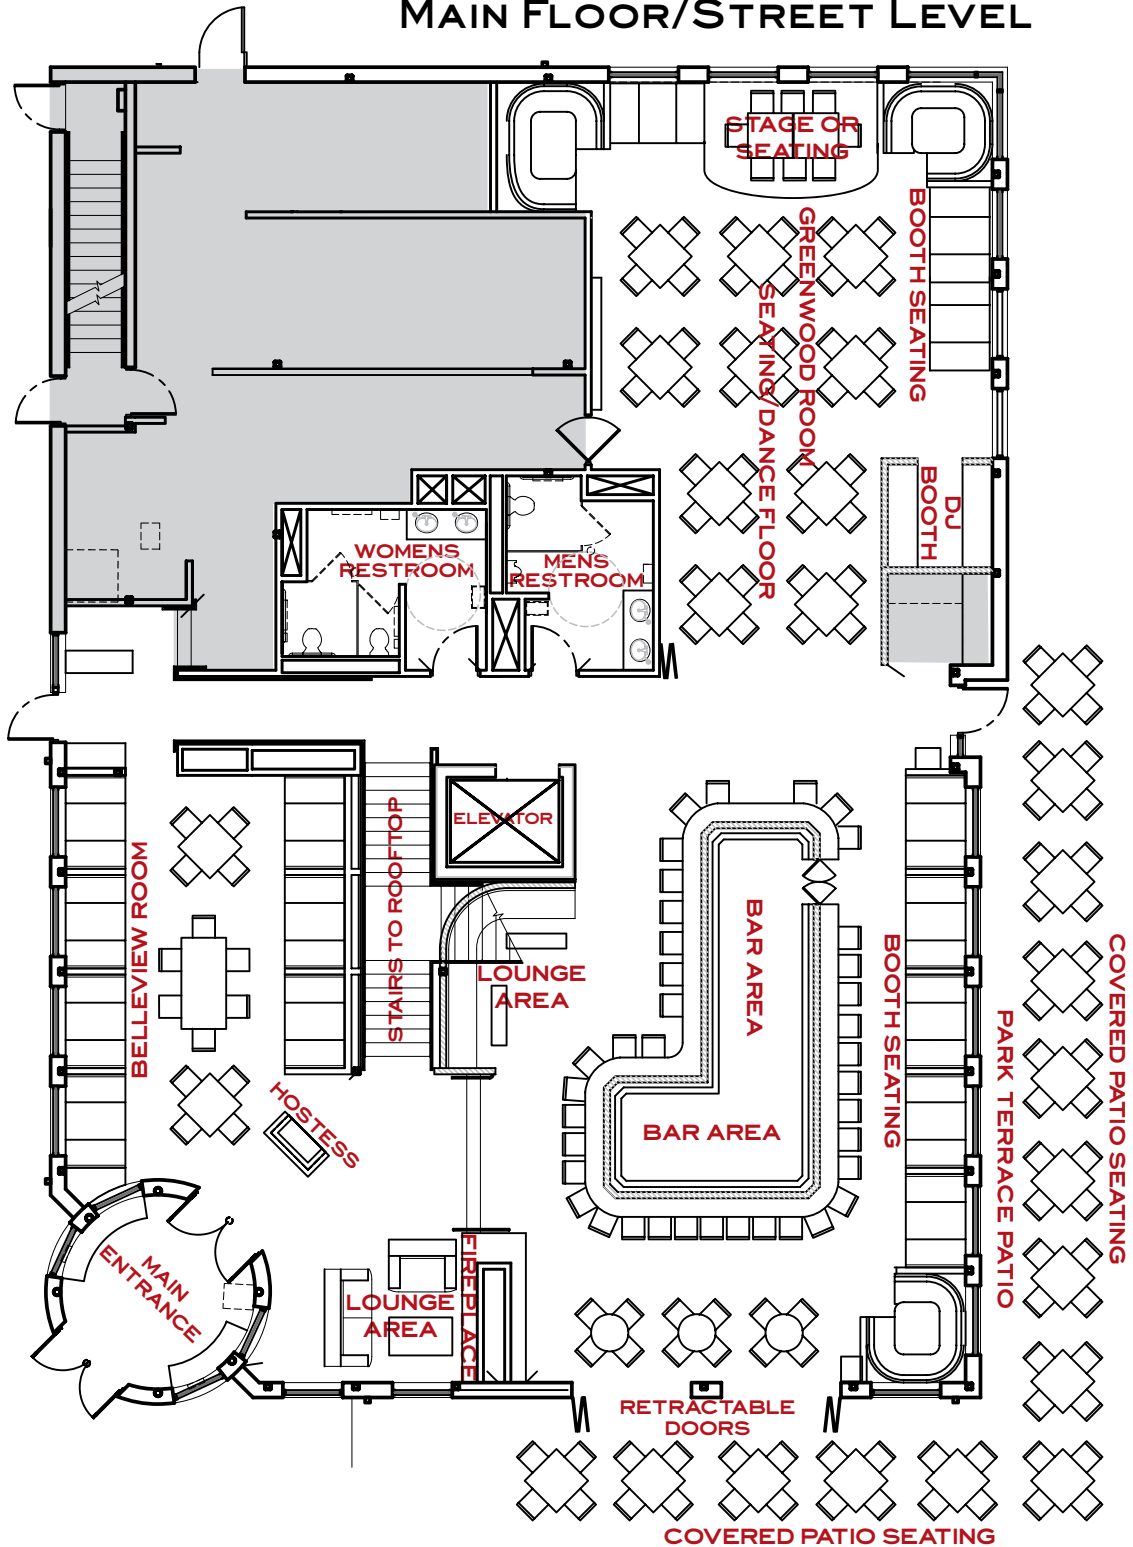

ORIGINAL COLORADO  
**TAVERN**  
*Lech Center*

5336 DTC BLVD  
GREENWOOD VILLAGE, CO 80111  
303.221.4660  
WWW.TAVERNHG.COM

### MAIN FLOOR/STREET LEVEL

ORIGINAL COLORADO  
**TAVERN**  
*Tech Center*

5336 DTC BLVD  
GREENWOOD VILLAGE, CO 80111  
303.221.4660  
WWW.TAVERNHG.COM

### ROOFTOP PATIO