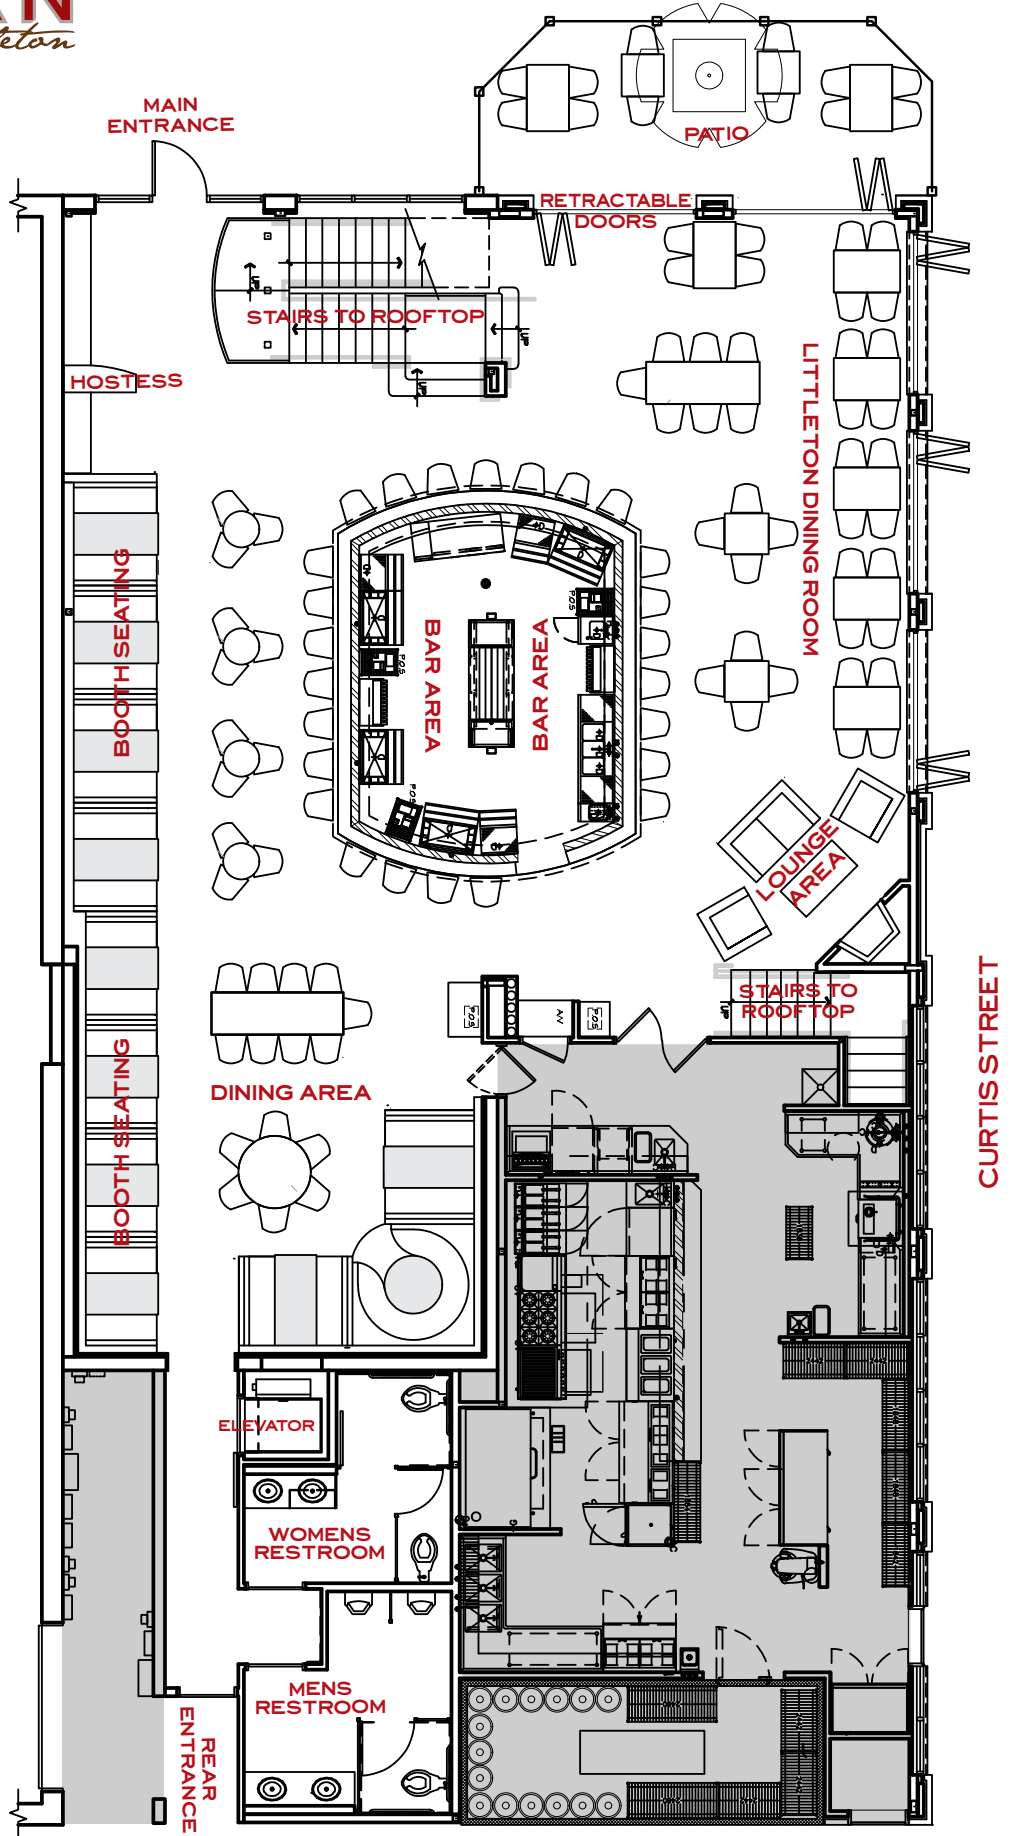

ORIGINAL COLORADO
TAVERN
Littleton

2589 W MAIN ST
LITTLETON, CO 80120
303.730.7772
WWW.TAVERNHG.COM

MAIN FLOOR/STREET LEVEL

MAIN STREET

ORIGINAL COLORADO
TAVERN
Littleton

ROOFTOP PATIO/PAVILLION

2589 W MAIN ST
LITTLETON, CO 80120
303.730.7772
WWW.TAVERNHG.COM